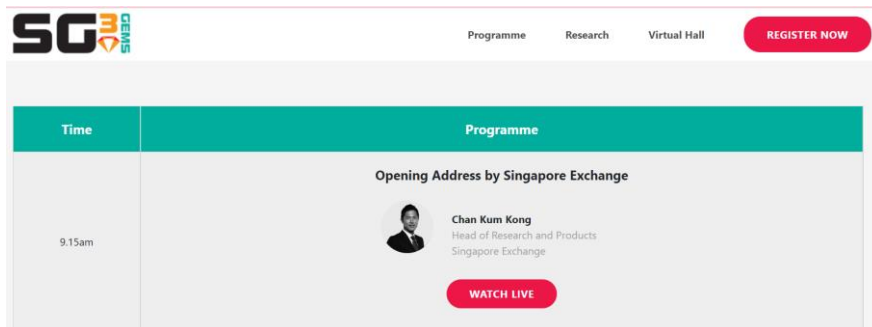

Fireside Chat and Panel Discussion

- 1) Enter URL: www.sg30gems.com on your browser.
- 2) Click on **Programme** tab on the top bar.
- 3) Click on **Watch Live** button.
** Please note that the button will only appear 10 minutes prior to each session.*