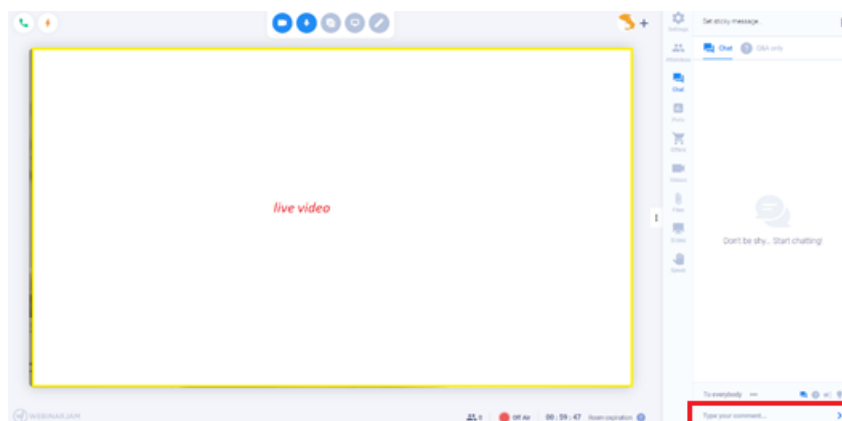

3) To visit the live chat of another research team, head back to **Virtual Hall** tab and repeat (1).